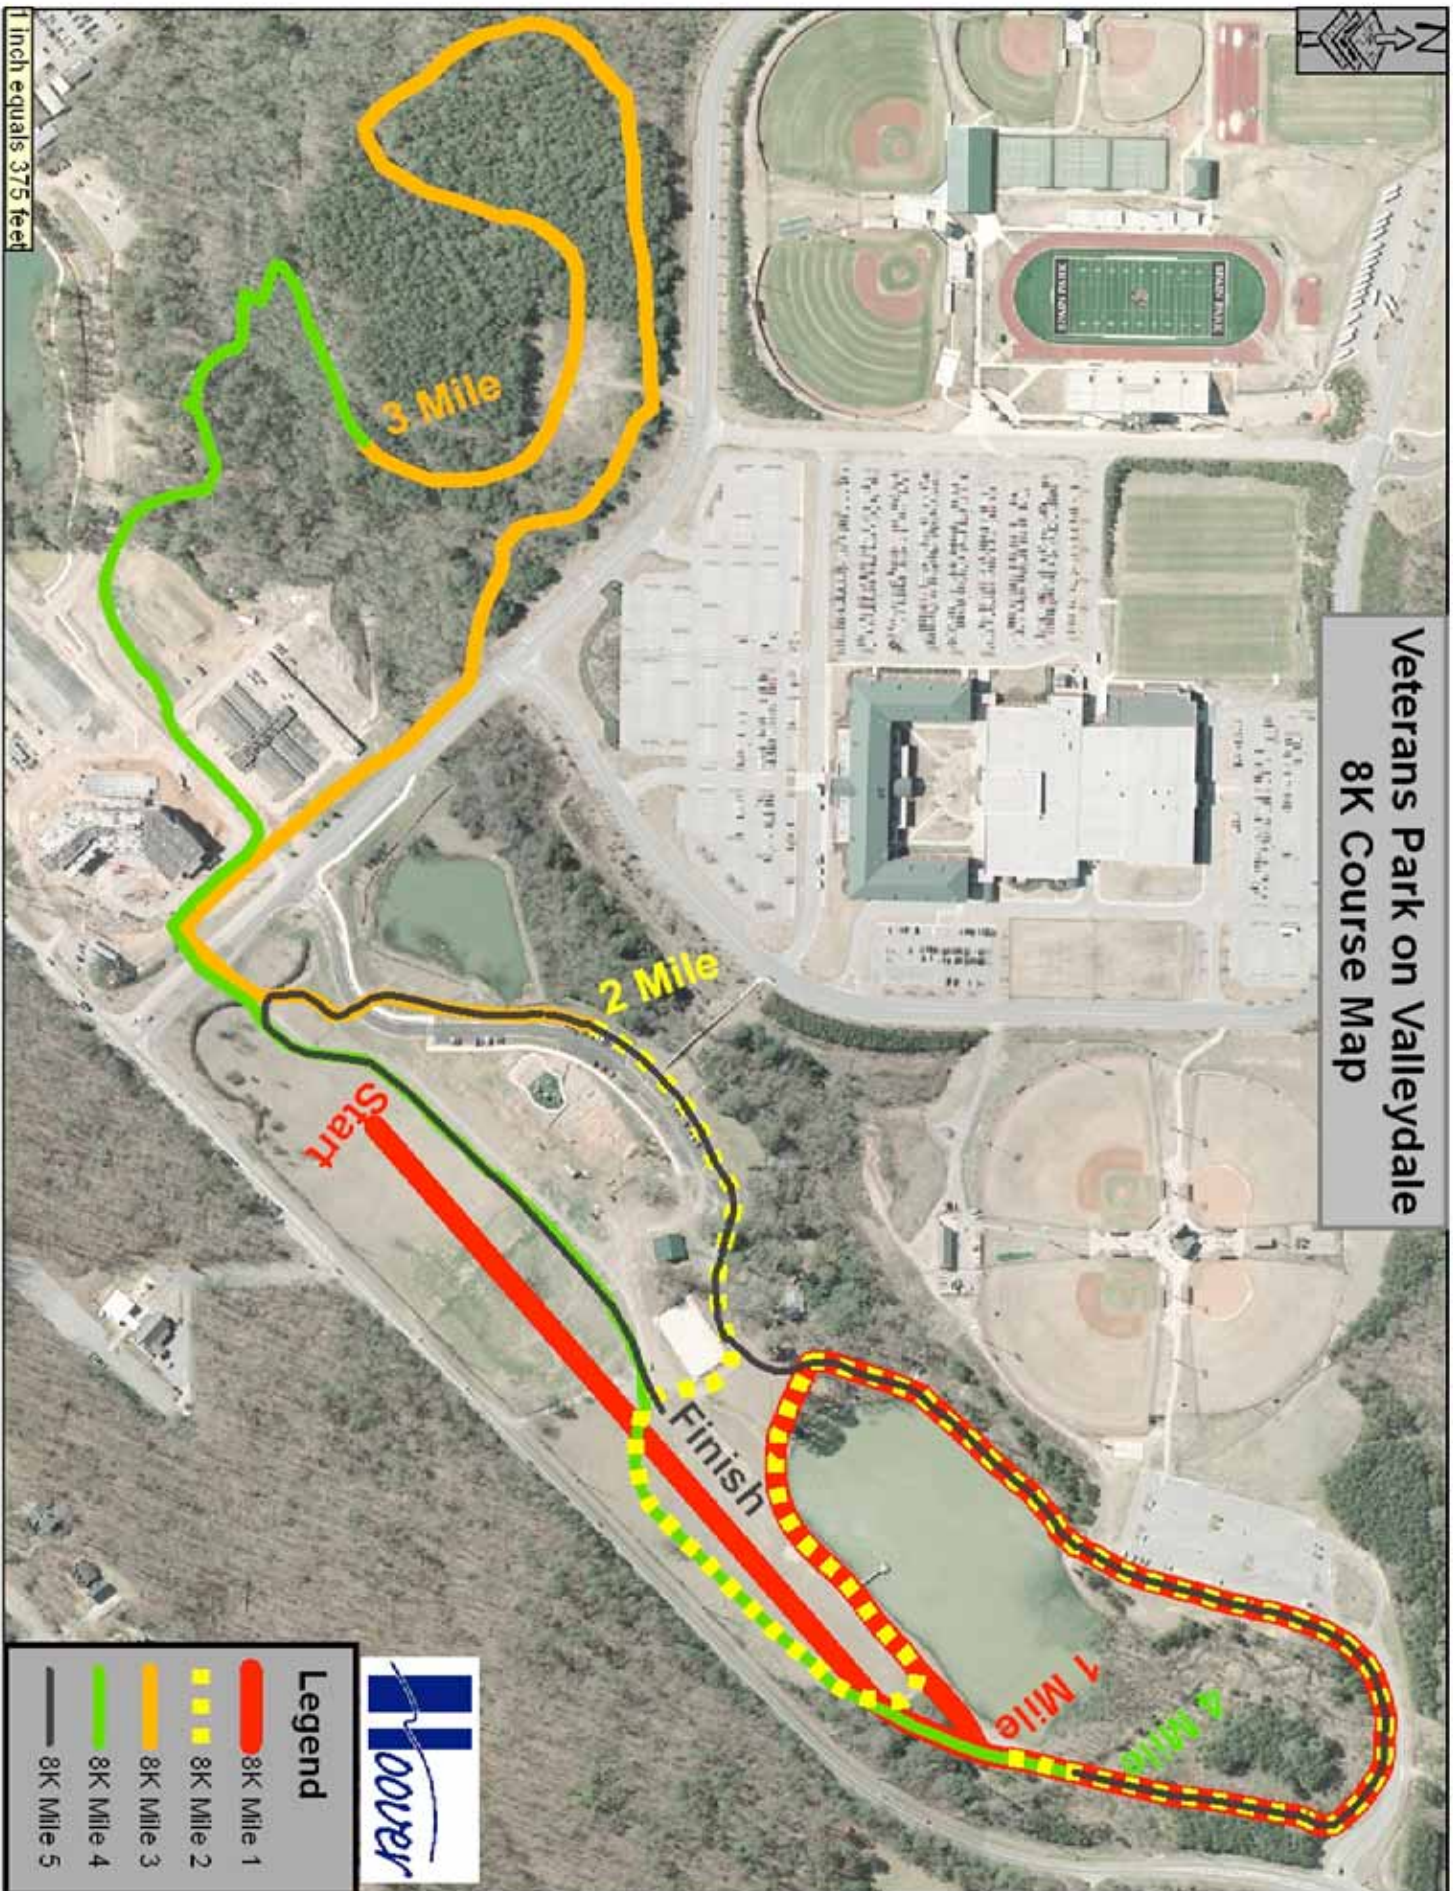

Veterans Park on Valleydale 8K Course Map

Legend

-  8K Mile 1
-  8K Mile 2
-  8K Mile 3
-  8K Mile 4
-  8K Mile 5

1 inch equals 375 feet